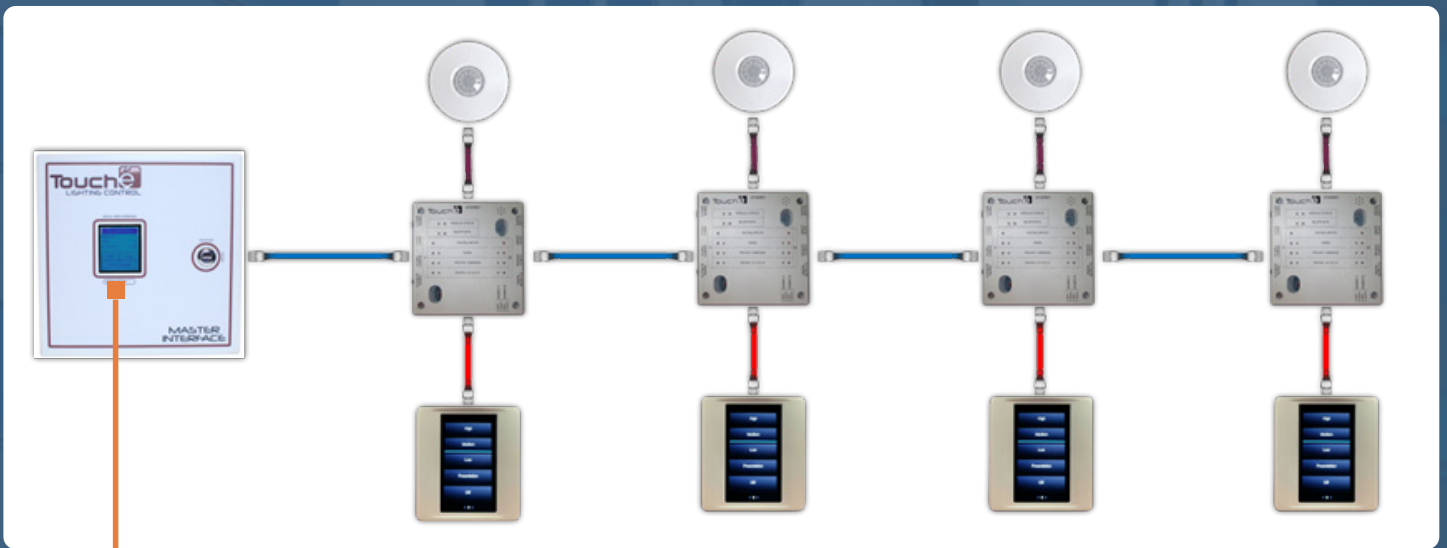

2

HASSLE-FREE NETWORKING

Networking your Touché Lighting Control system is as easy as adding a Network Manager. All Room Managers are network capable without adding unnecessary hubs or gateways.

Network Manager

- Master Interface configured as a system network manager.

SIMPLY BRILLIANT!

Touché
LIGHTING CONTROL