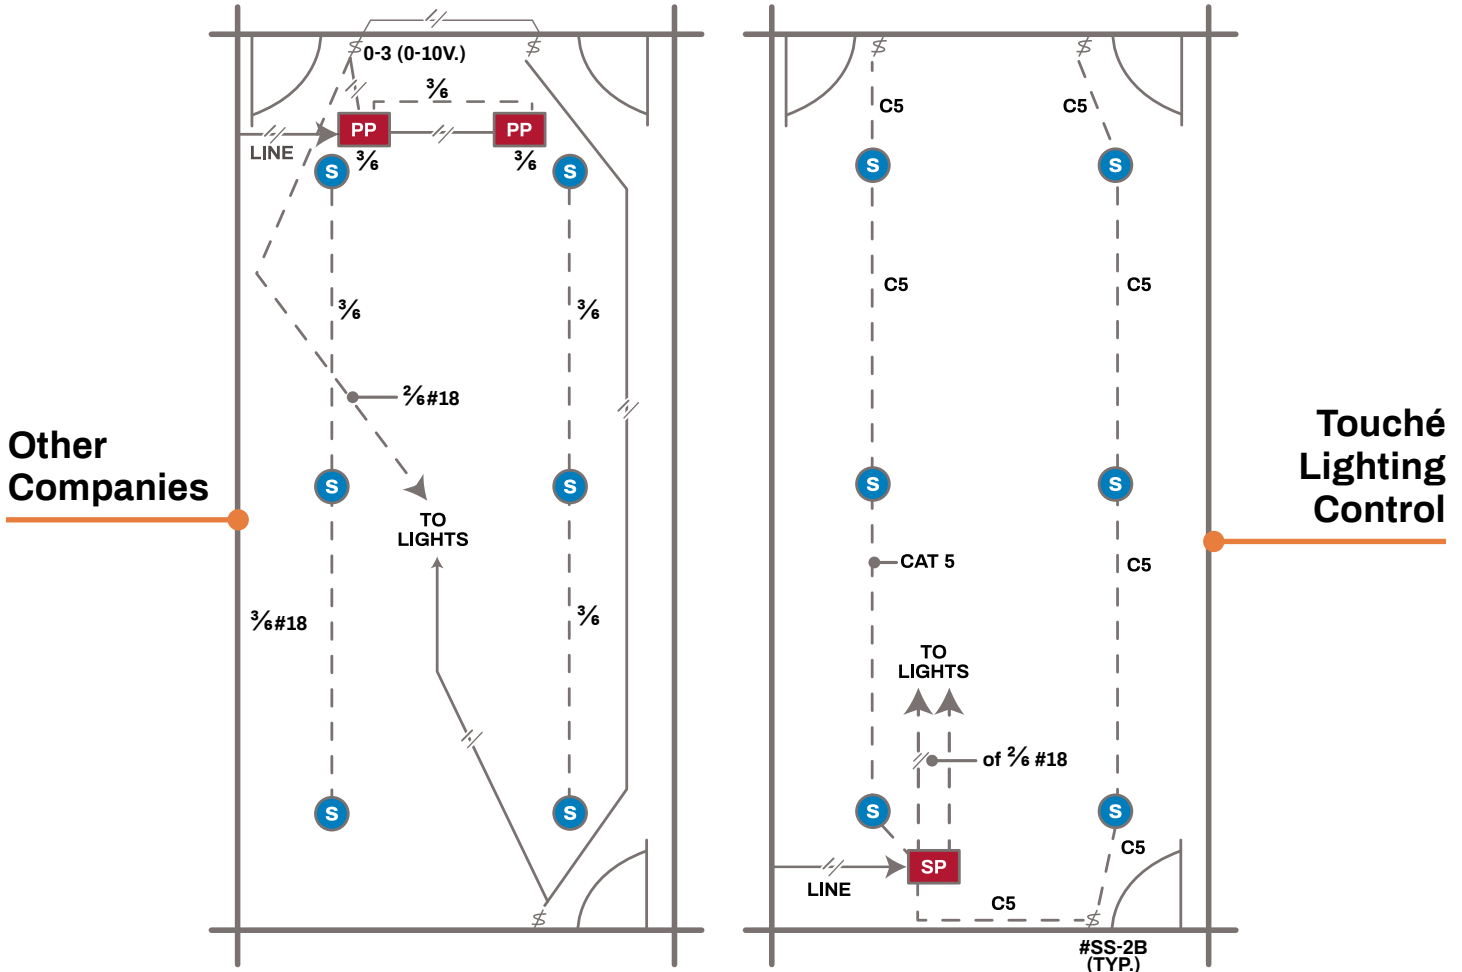

12' X 24' OFFICE

1/4 SCALE

Other Companies

Touché Lighting Control

12' X 12' OFFICE

1/4 SCALE

* Power Pack must be specified as 'OCC.' or 'VAC.' mode.

Other Companies

Touché Lighting Control

35' X 70' ROOM

1/8 SCALE

RESTROOM

1/4 SCALE

10' X 75' HALLWAY

1/8" SCALE