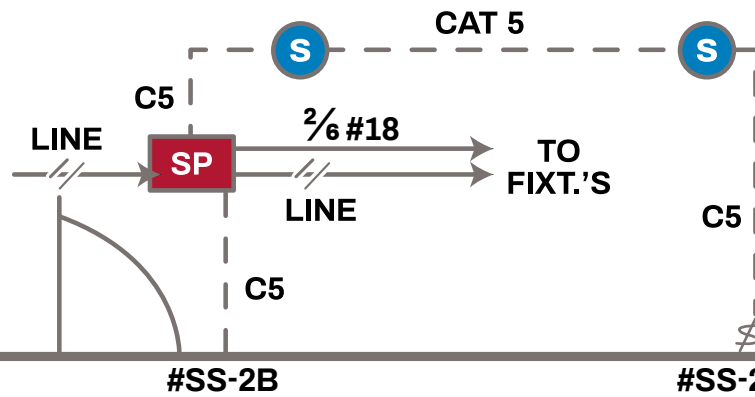

12' X 24' OFFICE

1/4 SCALE

Other Companies

Touché Lighting Control

12' X 12' OFFICE

1/4 SCALE

* Power Pack must be specified as 'OCC.' or 'VAC.' mode.

Other Companies

Touché Lighting Control

35' X 70' ROOM

1/8 SCALE

RESTROOM

1/4 SCALE

10' X 75' HALLWAY

1/8" SCALE