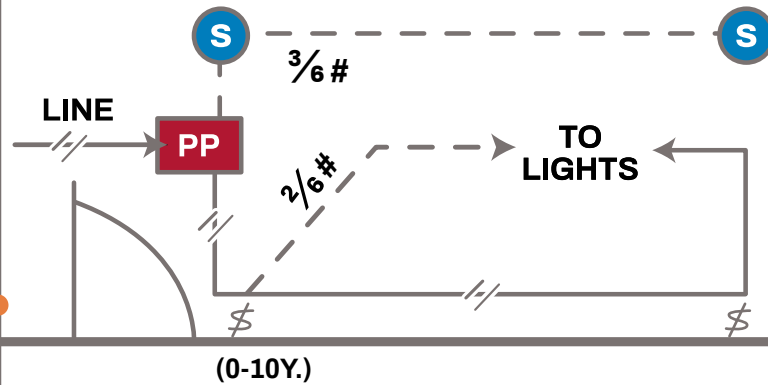

12' X 24' OFFICE

1/4 SCALE

Other Companies

Touché Lighting Control

12' X 12' OFFICE

1/4 SCALE

* Power Pack must be specified as 'OCC.' or 'VAC.' mode.

Other Companies

Touché Lighting Control

35' X 70' ROOM

1/8 SCALE

RESTROOM

1/4 SCALE

10' X 75' HALLWAY

1/8" SCALE