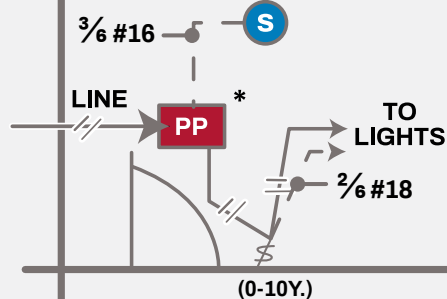

12' X 24' OFFICE

1/4 SCALE

Other Companies

Touché Lighting Control

12' X 12' OFFICE

1/4 SCALE

* Power Pack must be specified as 'OCC.' or 'VAC.' mode.

Other Companies

Touché Lighting Control

35' X 70' ROOM

1/8 SCALE

RESTROOM

1/4 SCALE

10' X 75' HALLWAY

1/8" SCALE