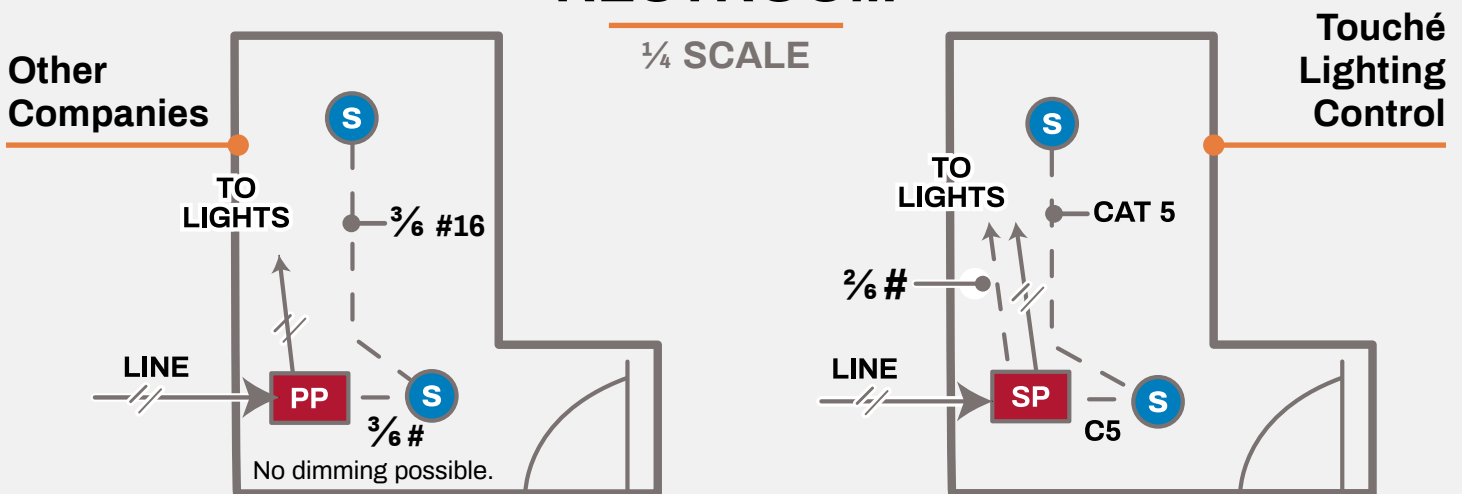

Touché Lighting Control

35' X 70' ROOM

1/8 SCALE

RESTROOM

1/4 SCALE

10' X 75' HALLWAY

1/8" SCALE