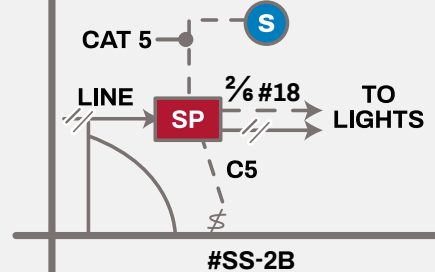

12' X 24' OFFICE

1/4 SCALE

Other Companies

Touché Lighting Control

12' X 12' OFFICE

1/4 SCALE

* Power Pack must be specified as 'OCC.' or 'VAC.' mode.

Other Companies

Touché Lighting Control

35' X 70' ROOM

1/8 SCALE

RESTROOM

1/4 SCALE

10' X 75' HALLWAY

1/8" SCALE