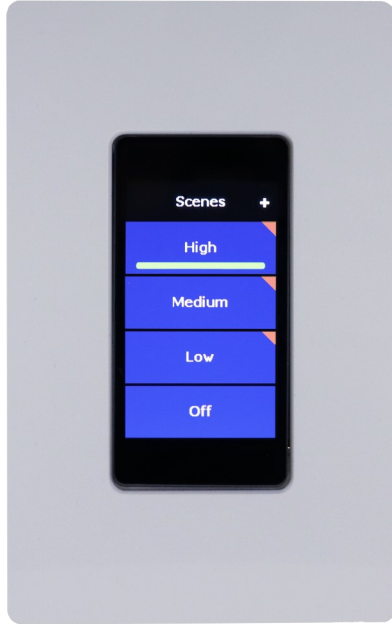

PRODUCT DATA SHEET

TOUCHÉ CONTROLS

WALL STATION - COLOR MINI

DESCRIPTION

The WS-C-MINI is a configurable wall station with a color, capacitive touchscreen display. This wall station utilizes a high resolution backlit display for easy to read button information. This device supports both scene and individual zone control with a modern form factor.

FEATURES

- Wall stations supports multiple scene configuration pages. Scene configuration pages include 2-buttons, 3-buttons, 4-buttons, and 5-buttons. A scene raise/lower option is available when the scene page is configured for up to 4-buttons.
- Wall stations support a zones page that accepts individual zone control for up to 4 zones.
- Scene or zone indication and control can be hidden if not desired.
- Wall station lockout feature accepts a 4-digit pass code for access to the wall station's functions, when enabled.
- Display is a 2.4" TFT display, 340x320, premium brightness, 16.7M colors.
- Capacitive multi-touch interface with multi-page capability.
- Dimmable backlight, sleep mode capable.
- Press-and-hold function provides a simple interface for saving preset scenes.
- Fully integrated with other components of the system to properly display the current state of the lighting in the controlled area. Coordination is automatically generated through the easy-to-use smart phone application for Room Manager and Smart Pack based systems.
- Control power and communication is achieved with a low voltage CAT5 daisy-chained cable. No additional cabling or sources of power are required.
- Button text is user configurable when utilized with a Room Manager.
- Switches fit into standard single-gang electrical junction boxes with a Decora wall plate (junction box and wall plate not included).