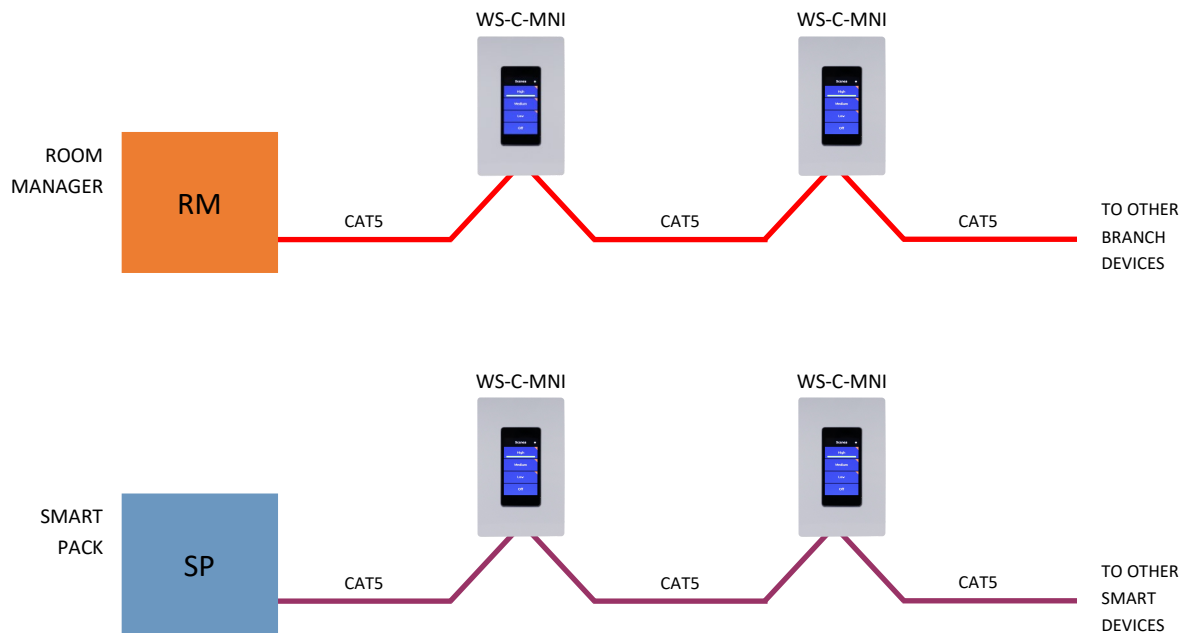

SPECIFICATIONS

POWER SUPPLY VOLTAGE	24VDC - SOURCED FROM BRANCH-NET OR SMART-NET (NO EXTERNAL POWER SUPPLY REQUIRED)
CONNECTIVITY	CAT5 (MINIMUM)
LISTINGS	UL916, cUL916
AMBIENT TEMPERATURE	60C (140F)
MAXIMUM HUMIDITY	10 - 90%, NON-CONDENSING

CATALOGUE NUMBER

DEVICE TYPE	DISPLAY TYPE	CONFIGURATION
WS Wall-station	C Color	MINI Miniature

CONNECTIVITY

Touché Controls (a Product of ESI Ventures)

A: 2085 Humphrey Street, Fort Wayne, IN 46803 **T:** 888-841-4356

W: ToucheControls.com

Doc: Rev2-04-23